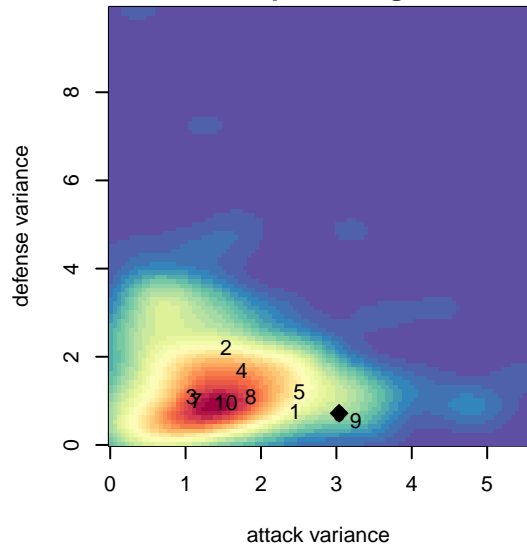

SSC Shadow A B96

Spokane SC Shadow
 Spokane, WA
 B96 total strength=1907
 attack=55.97 defense=38.4
 fall league = RCL B96 Div 2
 notes= Johnson 2013, 2014

alt names used:
 SSC SHADOW B96-JOHNSON (WA)
 SSC SHADOW B96-A
 SSC SHADOWSSC SHADOW B'96- JOHNSO
 SSC SHADOW B96-A
 SSC SHADOWSSC SHADOW B'96- JOHNSO

Venues played:
 2014 Showcase of Champions U17 White
 2014 Nike Crossfire Challenge Gold U19
 2014 Les Schwab NW Cup HS Championship I
 2014 RCL B96 Div 2
 2014 WYS Championship B96

SSC Shadow A B96
 Dots are actual minus expected GF (blue circles) and GA (red triangles).
 Blue line is smoothed change in attack strength. Red is smoothed change in defense strength.

**attack and defense variance (black dot)
relative to other teams
and top 10 in region**

**attack and defense rating
relative to others at age
and all opponents in last 13 months**

Performance relative to 13 month average