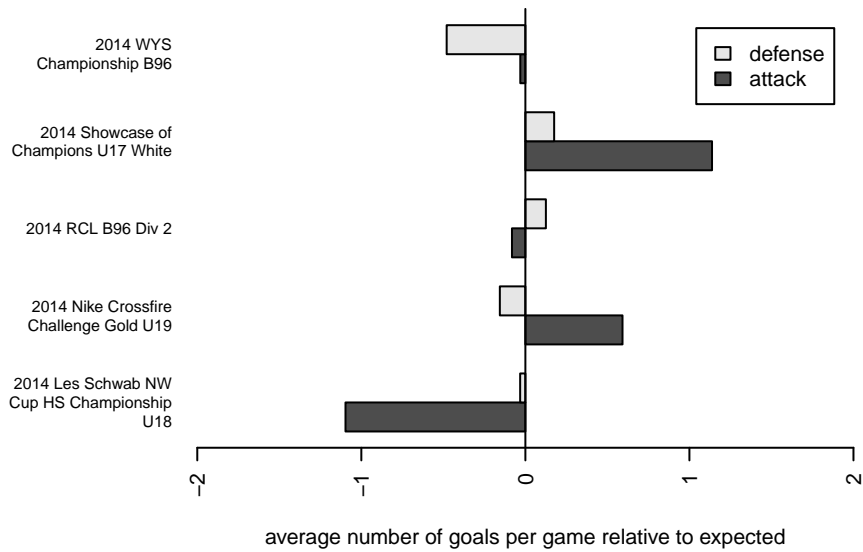

SSC Shadow A B96

Spokane SC Shadow
 Spokane, WA
 B96 total strength=1907
 attack=55.97 defense=38.4
 fall league = RCL B96 Div 2
 notes= Johnson 2013, 2014

alt names used:
 SSC SHADOW B96-JOHNSON (WA)
 SSC SHADOW B96-A
 SSC SHADOWSSC SHADOW B'96- JOHNSO
 SSC SHADOW B96-A
 SSC SHADOWSSC SHADOW B'96- JOHNSO

Venues played:
 2014 Showcase of Champions U17 White
 2014 Nike Crossfire Challenge Gold U19
 2014 Les Schwab NW Cup HS Championship I
 2014 RCL B96 Div 2
 2014 WYS Championship B96

SSC Shadow A B96
 Dots are actual minus expected GF (blue circles) and GA (red triangles).
 Blue line is smoothed change in attack strength. Red is smoothed change in defense strength.

**attack and defense variance (black dot)
relative to other teams
and top 10 in region**

**attack and defense rating
relative to others at age
and all opponents in last 13 months**

Performance relative to 13 month average