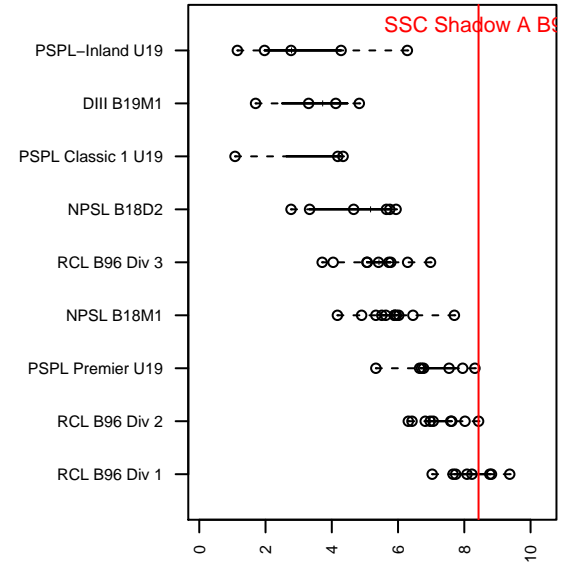

SSC Shadow A B96

Spokane SC Shadow
 Spokane, WA
 B96 total strength=1907
 attack=55.97 defense=38.4
 fall league = RCL B96 Div 2
 notes= Johnson 2013, 2014

alt names used:
 SSC SHADOW B96-JOHNSON (WA)
 SSC SHADOW B96-A
 SSC SHADOWSSC SHADOW B'96- JOHNSO
 SSC SHADOW B96-A
 SSC SHADOWSSC SHADOW B'96- JOHNSO

Venues played:
 2014 Showcase of Champions U17 White
 2014 Nike Crossfire Challenge Gold U19
 2014 Les Schwab NW Cup HS Championship I
 2014 RCL B96 Div 2
 2014 WYS Championship B96

SSC Shadow A B96
 Dots are actual minus expected GF (blue circles) and GA (red triangles).
 Blue line is smoothed change in attack strength. Red is smoothed change in defense strength.

**attack and defense variance (black dot)
relative to other teams
and top 10 in region**

**attack and defense rating
relative to others at age
and all opponents in last 13 months**

Performance relative to 13 month average