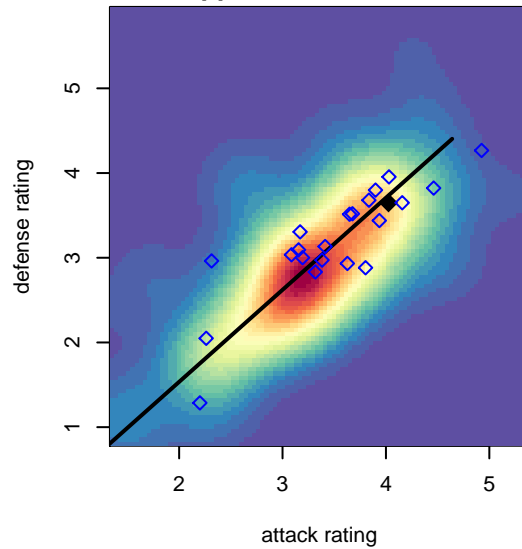

SSC Shadow A B96

Spokane SC Shadow
 Spokane, WA
 B96 total strength=1907
 attack=55.97 defense=38.4
 fall league = RCL B96 Div 2
 notes= Johnson 2013, 2014

alt names used:
 SSC SHADOW B96-JOHNSON (WA)
 SSC SHADOW B96-A
 SSC SHADOWSSC SHADOW B'96- JOHNSO
 SSC SHADOW B96-A
 SSC SHADOWSSC SHADOW B'96- JOHNSO

Venues played:
 2014 Showcase of Champions U17 White
 2014 Nike Crossfire Challenge Gold U19
 2014 Les Schwab NW Cup HS Championship I
 2014 RCL B96 Div 2
 2014 WYS Championship B96

SSC Shadow A B96
 Dots are actual minus expected GF (blue circles) and GA (red triangles).
 Blue line is smoothed change in attack strength. Red is smoothed change in defense strength.

**attack and defense variance (black dot)
relative to other teams
and top 10 in region**

**attack and defense rating
relative to others at age
and all opponents in last 13 months**

Performance relative to 13 month average